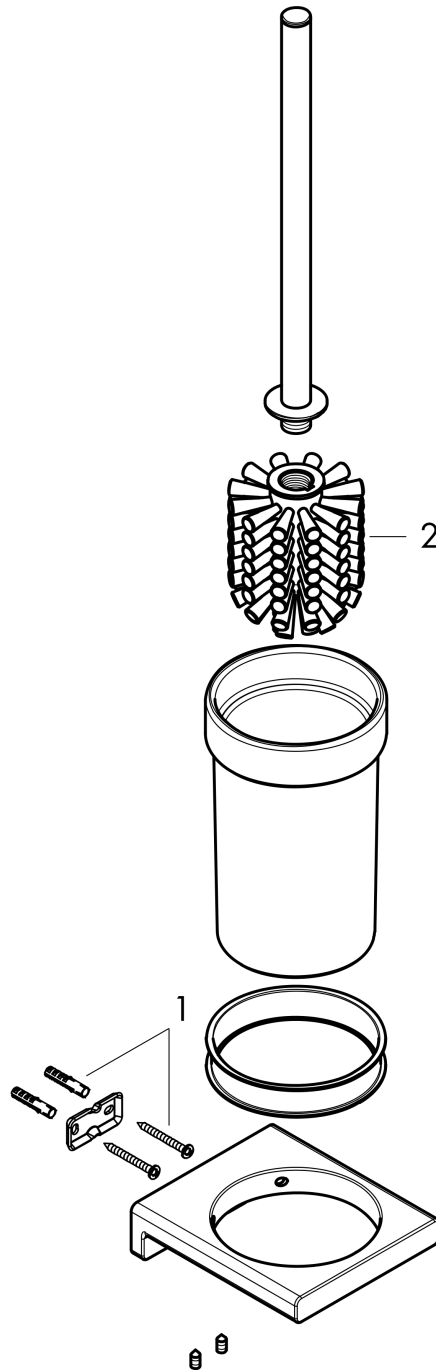

AddStoris

Toilet brush holder wall-mounted

Surfaces: **Brushed Black Chrome**

Article Number: **41752340**

Description

product features

- wall-mounted
- material: metal
- material recess: matt glass
- with removable insert
- with mounting material
- concealed fastening
- drilling distance 26 mm
- diameter drill hole: 6 mm

Design awards

reddot winner 2021

Product image

Scale drawing

AddStoris

Toilet brush holder wall-mounted

Surfaces: **Brushed Black Chrome**

Article Number: **41752340**

Exploded Drawing

Year of production: >04/21

AddStoris
Toilet brush holder wall-mounted
 Surfaces: **Brushed Black Chrome** Article Number: **41752340**

Spare part list

Year of production: >04/21

Pos.	Description	Article Number	Price	PU
1	mounting set	40915000	-	1
2	WC-brush white	93822000	-	1