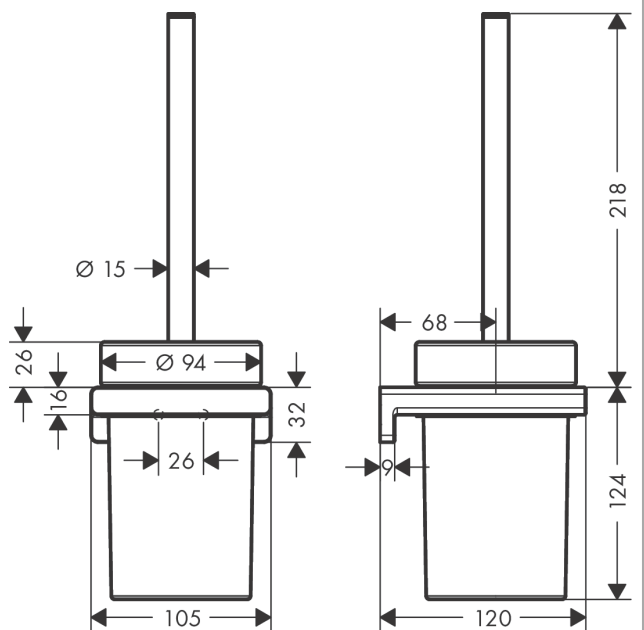

AddStoris

Toilet brush holder wall-mounted

Surfaces: **Brushed Black Chrome**

Article Number: **41752340**

Description

product features

- wall-mounted
- material: metal
- material recess: matt glass
- with removable insert
- with mounting material
- concealed fastening
- drilling distance 26 mm
- diameter drill hole: 6 mm

Design awards

reddot winner 2021

Product image

Scale drawing

AddStoris

Toilet brush holder wall-mounted

Surfaces: **Brushed Black Chrome**

Article Number: **41752340**

Exploded Drawing

Year of production: >04/21

AddStoris
Toilet brush holder wall-mounted
 Surfaces: **Brushed Black Chrome** Article Number: **41752340**

Spare part list

Year of production: >04/21

Pos.	Description	Article Number	Price	PU
1	mounting set	40915000	-	1
2	WC-brush white	93822000	-	1